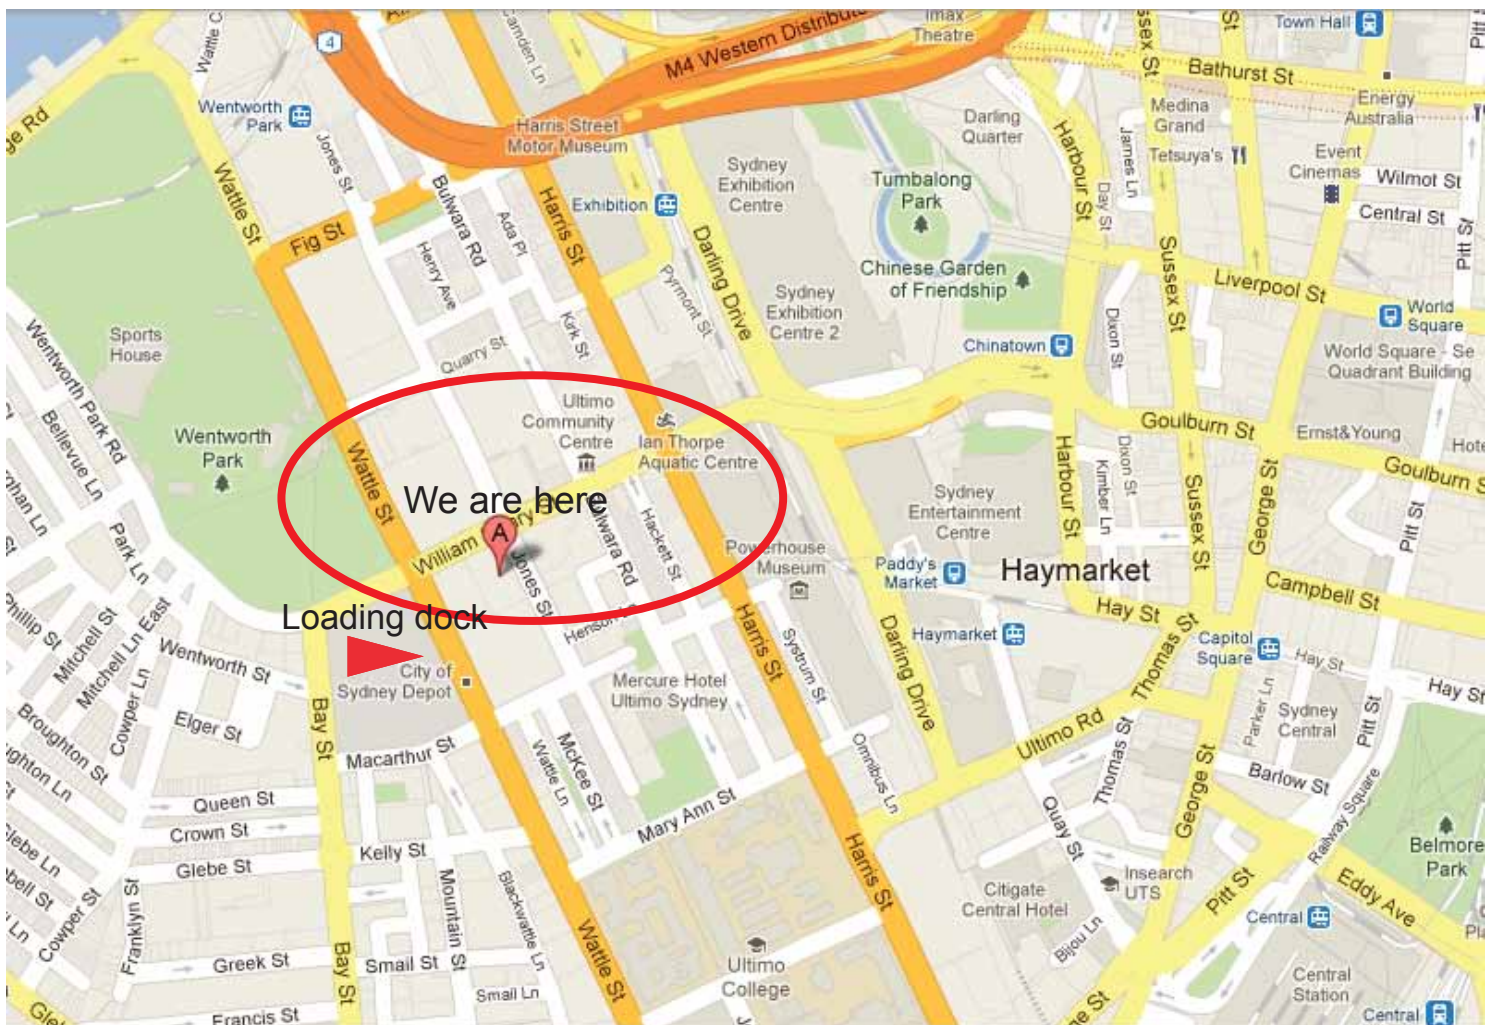

How to find Ausecom showroom

Showroom: Level 4, Suite 78,
89 - 97 Jones St Ultimo NSW 2007, Sydney

Loading Dock Address: 330 Wattle St.,
The End of Drive Way Ultimo, NSW 2007 Sydney

From Central Station

Walk for 15 mins

From Town Hall Station

Walk for 15 mins

From China Town

Walk for 8 mins

From Powerhouse Museum

Walk for 3 mins

Ph: 02 9212 1888

Beat Any Price by 10%